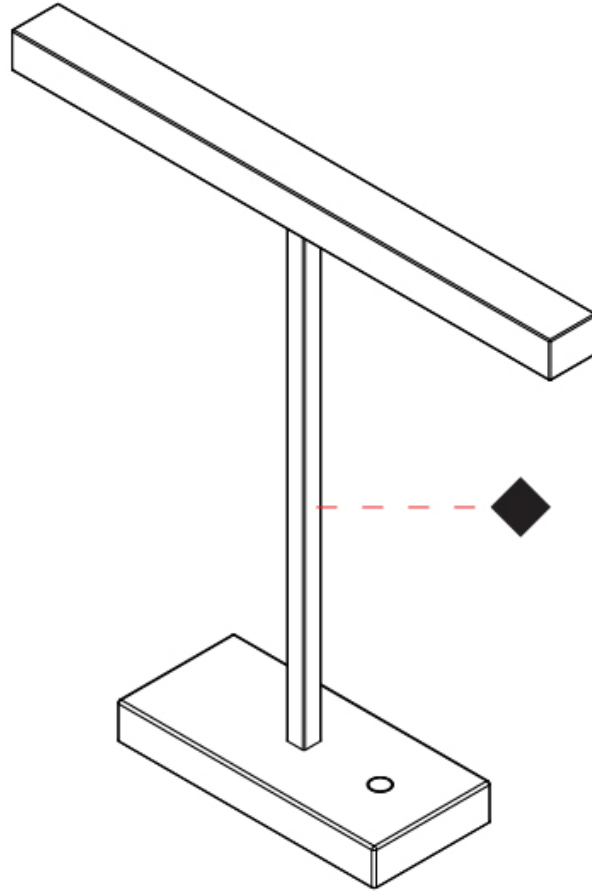

D204002- : D204006-BRZ

PROJECT

TYPE

SPECIFIER

QUANTITY

DATE

D