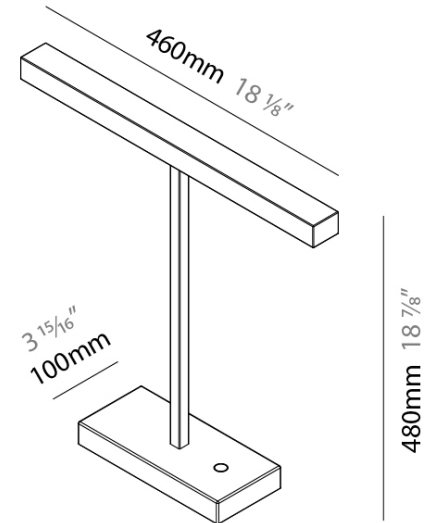

ELLE PORTABLE

D204002- : D204006-BRZ

base number

Finish
Options

1. To build a product code in our configurator select the specify button on the base model # product page
2. To build a manual product code on this datasheet choose from the options listed below in blue font and add the suffix to the base model #

GENERAL

Series: Elle
Partner: Zaneen
Division: Design
Installation: Portable
Product Type: Table
Mounting Location: Table
Light Distribution: Direct

PHYSICAL

Shape: Square
Length (mm): 460
Length (in): 18 1/8
Width (mm): 100
Width (in): 3 15/16
Height (mm): 480
Height (in): 18 7/8
Diffuser: Acrylic Bi-Satin
Fixture Finish: MBK / MWH / MCB
Fixture Material: Aluminum

ELECTRICAL

Lamp Type: LED
Input Wattage (W): 9
Total Output Wattage (W): 6
Dimming: Touch Dimming
Driver Included: Yes
Driver Location: Inline Transformer Plug
Driver Class: Class 2
Input Voltage (V): 120 - 277
Output Voltage (V): 24

LED

Color Temperature (°K): 3000
Max. Delivered Lumen (lm): 460
CRI: >90 CRI
Lamp Life (hrs): 50000

RATINGS AND CERTIFICATIONS

Certified By: Certified for North American Standards
IP rating: IP20

PROJECT

TYPE

SPECIFIER

QUANTITY

DATE